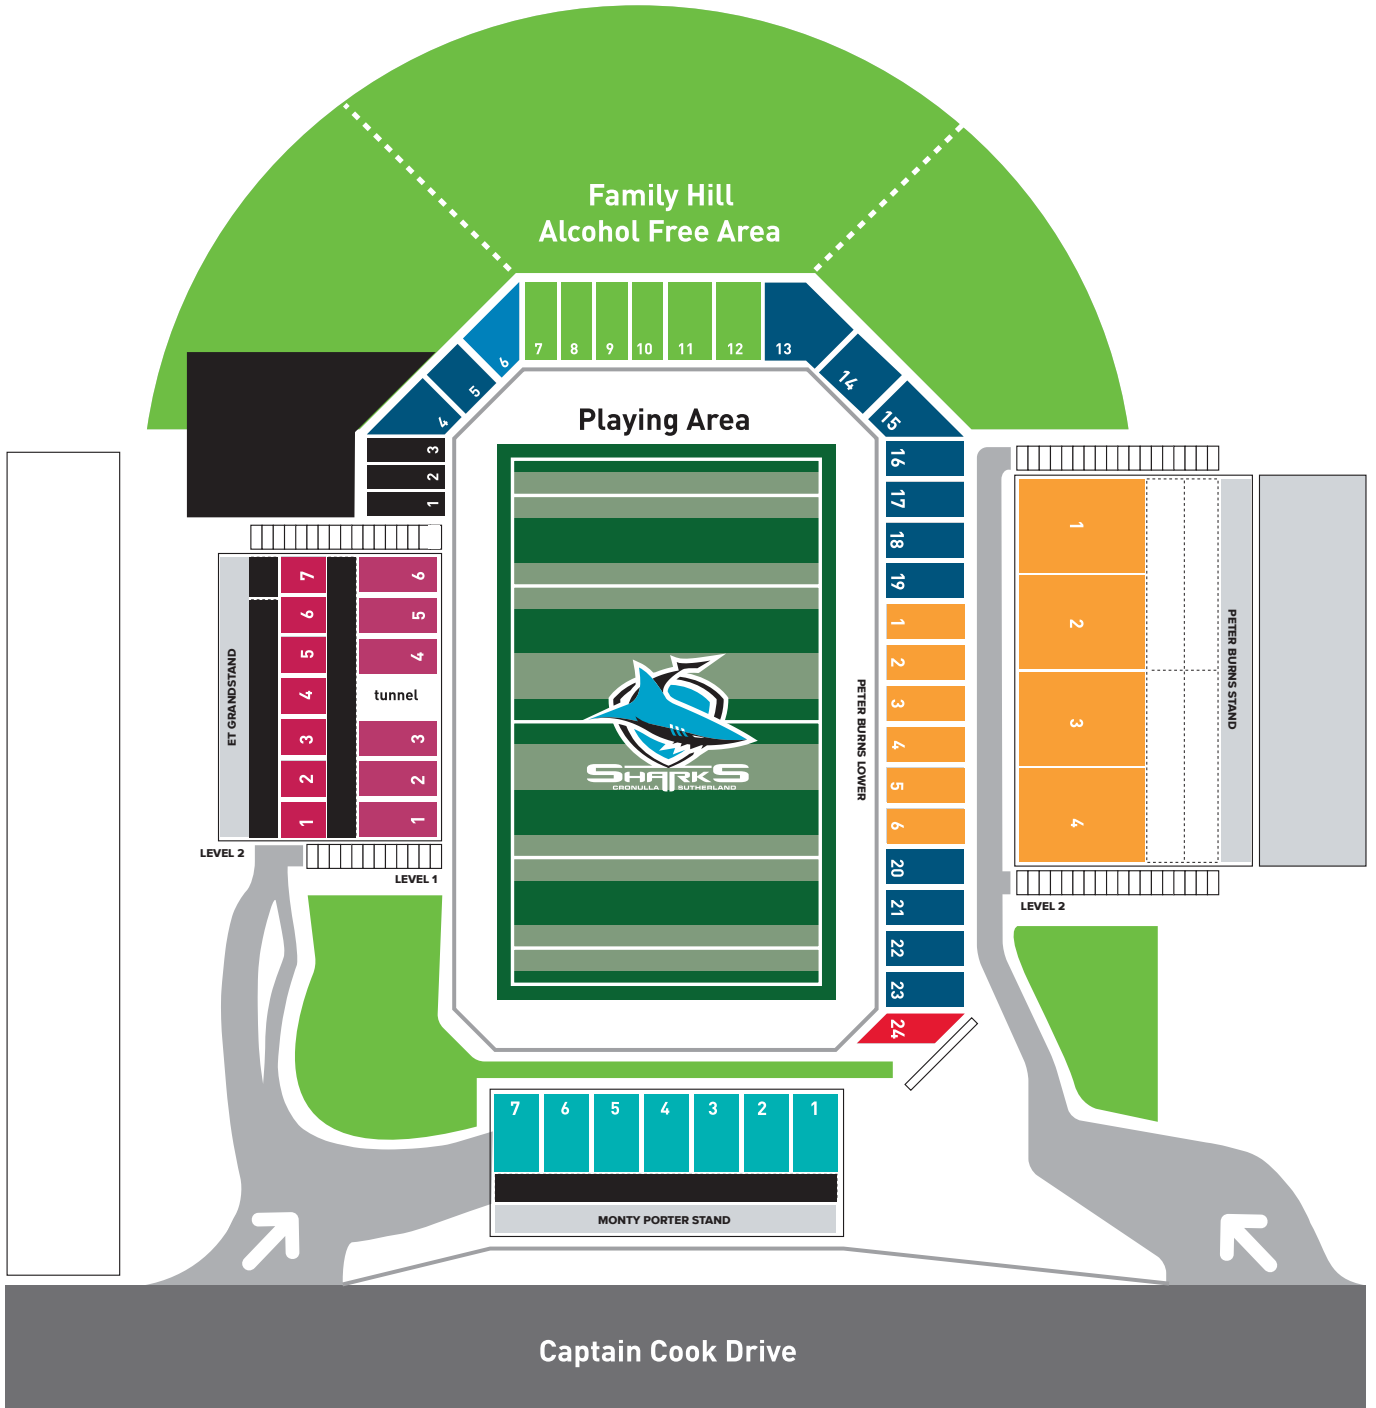

POINTS BET STADIUM

Membership Seating Map

2022

Key:

CORPORATE	PETER BURNS STAND	GENERAL ADMISSION
MONTY PORTER	CONCOURSE	ALCOHOL FREE
ET - UPPER	ET - LOWER	AWAY SEATING