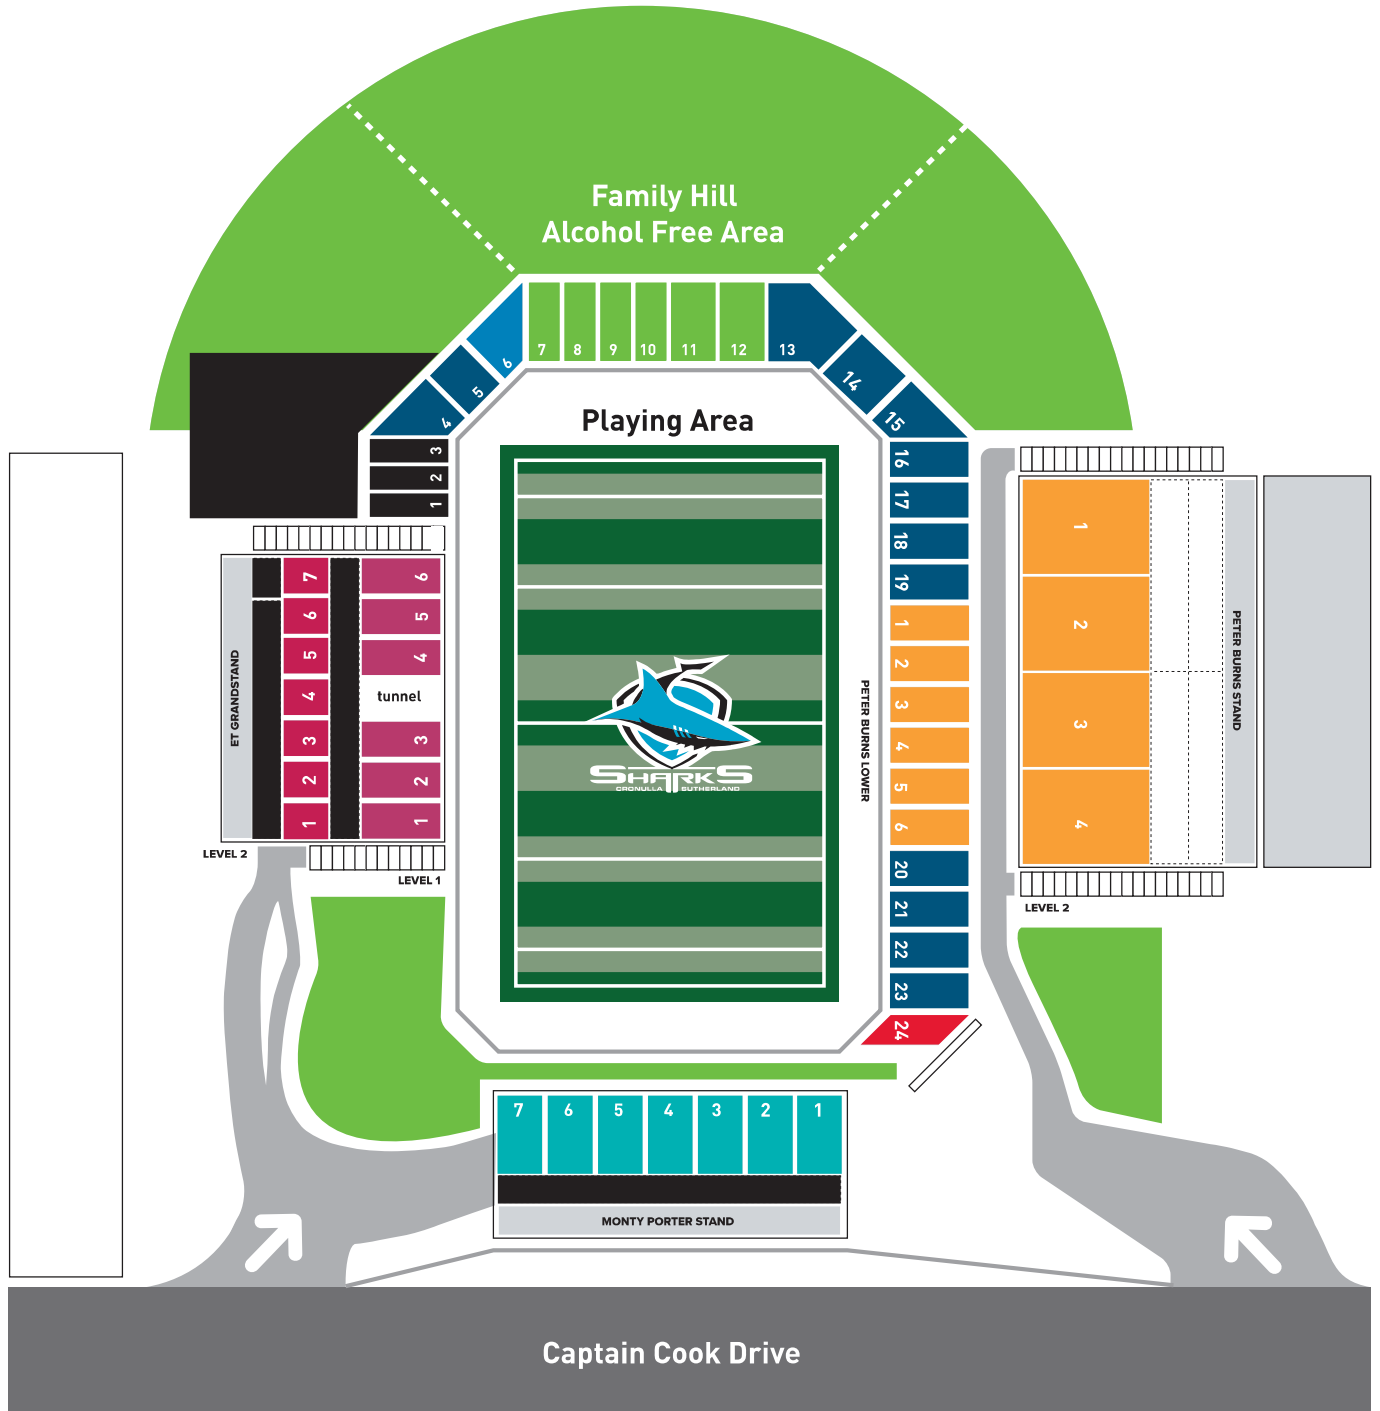

POINTS BET STADIUM

Membership Seating Map

2023 MEMBERSHIP

Key:

CORPORATE	PETER BURNS STAND	GENERAL ADMISSION
MONTY PORTER	CONCOURSE	ALCOHOL FREE
ET - UPPER	ET - LOWER	AWAY SEATING